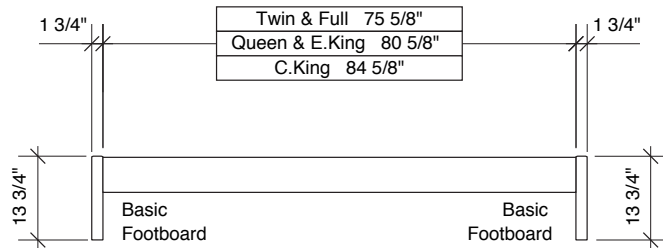

BASIC FOOTBOARD

**Basic Footboard - Box Dimensions**

	H	W	L	m3	
Twin	mm	60	405	1150	0.028 m3
	inches	2 3/8"	16"	45 1/4"	0.99 cu.ft.
Full	mm	60	405	1540	0.037 m3
	inches	2 3/8"	16"	60 5/8"	1.32 cu.ft.
Queen	mm	60	405	1675	0.041 m3
	inches	2 3/8"	16"	66"	1.44 cu.ft.
Eastern King	mm	60	405	2140	0.052 m3
	inches	2 3/8"	16"	84 1/4"	1.84 cu.ft.
California King	mm	60	425	1995	0.051 m3
	inches	2 3/8"	16 3/4"	78 5/8"	1.80 cu.ft.

SIDE VIEW

**Slats & Rails - Box Dimensions**

	H	W	L	m3	
Twin	mm	170	180	2090	0.064 m3
	inches	6 3/4"	7 1/8"	82 1/4"	2.26 cu.ft.
Full	mm	170	285	2030	0.098 m3
	inches	6 3/4"	11 1/4"	79 7/8"	3.47 cu.ft.
Queen	mm	170	285	2140	0.104 m3
	inches	6 3/4"	11 1/4"	84 1/4"	3.66 cu.ft.
Eastern King	mm	170	285	2150	0.104 m3
	inches	6 3/4"	11 1/4"	84 5/8"	3.68 cu.ft.
California King	mm	175	310	2230	0.121 m3
	inches	6 7/8"	12 1/4"	87 7/8"	4.27 cu.ft.